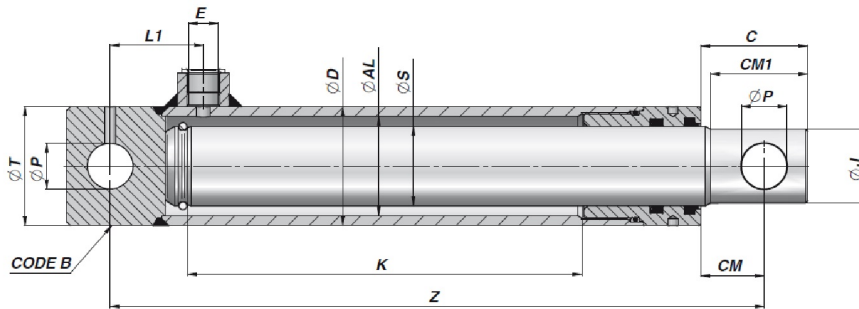

Single Acting Hydraulic Cylinders HFRT

Part Code	K	Z		E	L1	ØP	CM	C	ØJ	CM1	ØT	Code B
ØD 40 ØAL 30 ØS 25												
HFRT125100	100	190										CFHRT04030
HFRT125150	150	240										
HFRT125200	200	290		3/8"	40	14	24	38	22	35	40	
HFRT125250	250	340										
HFRT125300	300	390										
ØD 50 ØAL 40 ØS 30												
HFRT230200	200	300										CF04005016
HFRT230250	250	350										
HFRT230300	300	400		3/8"	42	16	26	42	27	37	50	
HFRT230350	350	450										
HFRT230400	400	500										
HFRT230550	550	650										
ØD 60 ØAL 50 ØS 40												
HFRT340200	200	330										CFHRT06050
HFRT340250	250	380										
HFRT340300	300	430		3/8"	47	23	32	54	37	49	60	
HFRT340350	350	480										
HFRT340400	400	530										
HFRT340550	550	680										
HFRT340700	700	830										
ØD 70 ØAL 60 ØS 50												
HFRT450300	300	460										CFHRT 07060
HFRT450400	400	560		3/8"	50	25.5	49	74	47	65	65	
HFRT450550	550	710										
HFRT450700	700	860