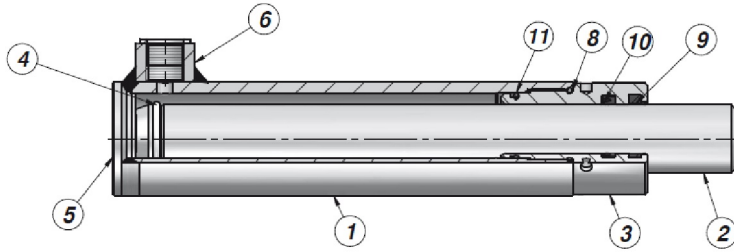

## Single Acting Hydraulic Cylinders

Type HT0

Type HFRT

Component Identification					
No.	Name	Material	No.	Name	Material
1	Polished Tube	Steel - ISO H9	6	Threaded Port	Steel
2	Hard Chromed Rod	Steel - SAE 1045	8	O-Ring HT0	Nitrile Rubber - 70
3	Gland - Head HT0	Cast Iron	8	O-Ring HFRT	Nitrile Rubber - 90
3	Gland - Head HFRT	Steel Ni-Tempered	9	Wiper - Seal	Polyurethane
4	Stop Ring	Steel	10	Shaft Seal	Nitrile/Polyurethane
5	Base - End Plug	Steel	11	O-Ring	Nitrile Rubber - 70

Operating Parameters				
Type	Max Pressure	Max Velocity	Max Temperature	Min Temperature
HT0	210 bar	0.5 m/sec	80°C	- 25°C
HFRT	210 bar	0.5 m/sec	80°C	- 25°C

## Single Acting Hydraulic Cylinders HTO

2

Part Code	K	Z		E	L1	C
<b>ØD 50 ØAL 40 ØS 30</b>						
HT02300200	200	326		3/8"	23	40
HT02300250	250	376				
HT02300300	300	426				
HT02300350	350	476				
HT02300400	400	526				
HT02300500	500	626				
<b>ØD 60 ØAL 50 ØS 40</b>						
HT03400200	200	338		3/8"	26	45
HT03400300	300	438				
HT03400400	400	538				
HT03400500	500	638				
HT03400600	600	738				
<b>ØD 70 ØAL 60 ØS 50</b>						
HT04500300	300	450		3/8"	30	50
HT04500400	400	550				
HT04500500	500	650				
HT04500600	600	750				