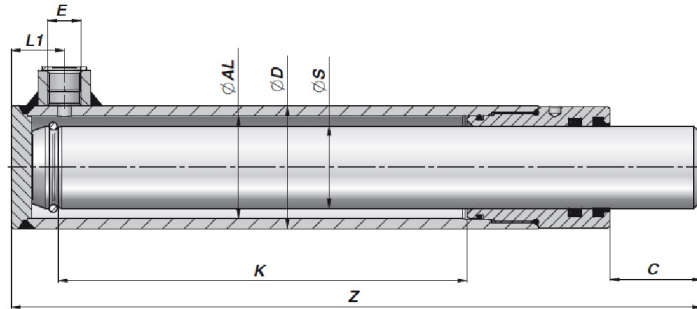

## Single Acting Hydraulic Cylinders

Type HT0

Type HFRT

Component Identification					
No.	Name	Material	No.	Name	Material
1	Polished Tube	Steel - ISO H9	6	Threaded Port	Steel
2	Hard Chromed Rod	Steel - SAE 1045	8	O-Ring HT0	Nitrile Rubber - 70
3	Gland - Head HT0	Cast Iron	8	O-Ring HFRT	Nitrile Rubber - 90
3	Gland - Head HFRT	Steel Ni-Tempered	9	Wiper - Seal	Polyurethane
4	Stop Ring	Steel	10	Shaft Seal	Nitrile/Polyurethane
5	Base - End Plug	Steel	11	O-Ring	Nitrile Rubber - 70

Operating Parameters				
Type	Max Pressure	Max Velocity	Max Temperature	Min Temperature
HT0	210 bar	0.5 m/sec	80°C	- 25°C
HFRT	210 bar	0.5 m/sec	80°C	- 25°C

## Single Acting Hydraulic Cylinders HTO

2

Part Code	K	Z		E	L1	C
<b>ØD 50 ØAL 40 ØS 30</b>						
HT02300200	200	326		3/8"	23	40
HT02300250	250	376				
HT02300300	300	426				
HT02300350	350	476				
HT02300400	400	526				
HT02300500	500	626				
<b>ØD 60 ØAL 50 ØS 40</b>						
HT03400200	200	338		3/8"	26	45
HT03400300	300	438				
HT03400400	400	538				
HT03400500	500	638				
HT03400600	600	738				
<b>ØD 70 ØAL 60 ØS 50</b>						
HT04500300	300	450		3/8"	30	50
HT04500400	400	550				
HT04500500	500	650				
HT04500600	600	750				