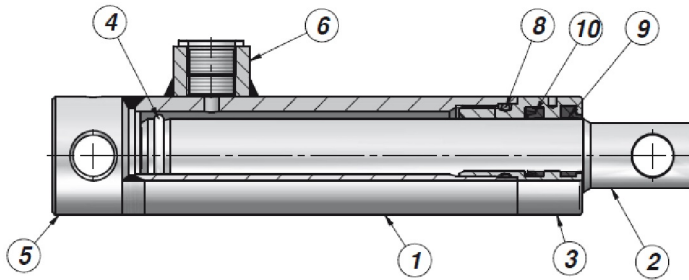

## Single Acting Hydraulic Cylinders

Type HT0

Type HFRT

Component Identification					
No.	Name	Material	No.	Name	Material
1	Polished Tube	Steel - ISO H9	6	Threaded Port	Steel
2	Hard Chromed Rod	Steel - SAE 1045	8	O-Ring HT0	Nitrile Rubber - 70
3	Gland - Head HT0	Cast Iron	8	O-Ring HFRT	Nitrile Rubber - 90
3	Gland - Head HFRT	Steel Ni-Tempered	9	Wiper - Seal	Polyurethane
4	Stop Ring	Steel	10	Shaft Seal	Nitrile/Polyurethane
5	Base - End Plug	Steel	11	O-Ring	Nitrile Rubber - 70

## Single Acting Hydraulic Cylinders HTO

2

Part Code	K	Z		E	L1	C
<b>ØD 50 ØAL 40 ØS 30</b>						
HT02300200	200	326		3/8"	23	40
HT02300250	250	376				
HT02300300	300	426				
HT02300350	350	476				
HT02300400	400	526				
HT02300500	500	626				
<b>ØD 60 ØAL 50 ØS 40</b>						
HT03400200	200	338		3/8"	26	45
HT03400300	300	438				
HT03400400	400	538				
HT03400500	500	638				
HT03400600	600	738				
<b>ØD 70 ØAL 60 ØS 50</b>						
HT04500300	300	450		3/8"	30	50
HT04500400	400	550				
HT04500500	500	650				
HT04500600	600	750				